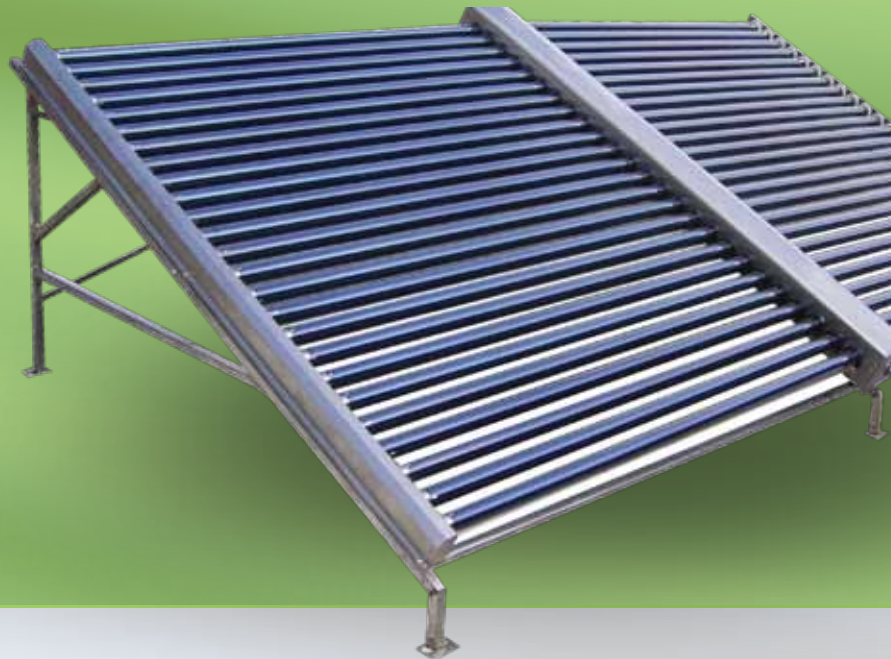

wilson

DairySolar Systems

Evacuated Tube Technology

No one knows hot water like...

wilson

industrial . commercial . domestic **hot water**

wilson *Dairy Solar Systems*

Evacuated Tube technology coupled with one Wilson tank to suit your dairy farm hot water requirements.

Understanding energy costs increase year on year and dairy hot water heaters contribute a large portion to the cost of energy in the dairy shed, Wilson Hot Water have designed an integrated solar hot water system specifically for the dairy industry using high performance Evacuated Tube technology coupled with one Wilson tank to suit your dairy farm hot water requirements.

Wilson Hot Water have combined the performance of evacuated solar hot water tubes, the proven performance of a copper pre heat solar tank, a strong circulation pump and solar controller to provide a robust system that is easy to install and maintain.

Dairy Solar layout

Dairy Solar features

- Solar Storage Tank - Copper Cylinder / Colourbond Case
- Solar Panels - Evacuated Tube
- Mounting Frame - Adjustable Stainless Steel
- Solar Pump - Composite or Stainless Steel Impeller