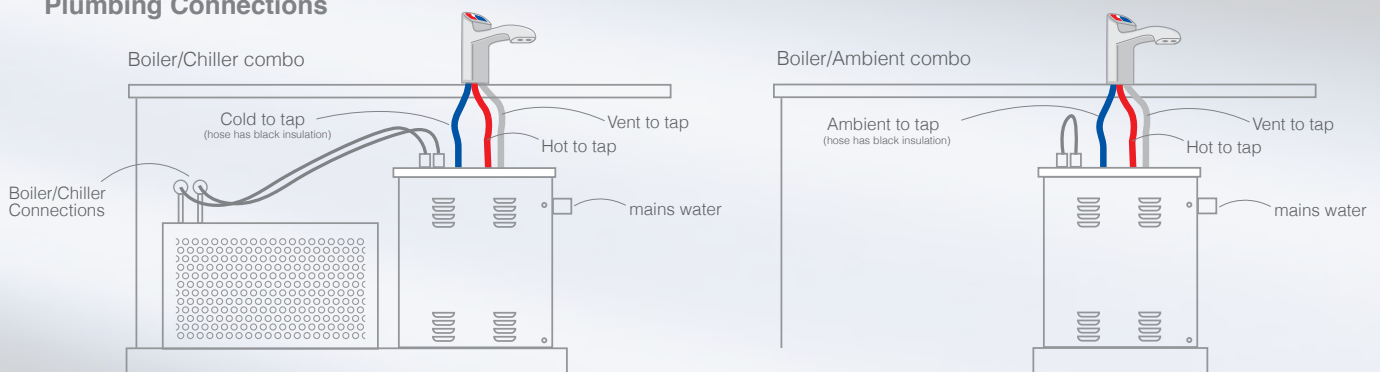

# **wilson**

industrial . commercial . domestic **hot water**

## An all in one tap system that boils & chills

The Wilson Refresh is the ideal appliance for filtered boiling and chilled water in the office or home. The Wilson Refresh has been designed for ease of use and developed incorporating robust and reliable technology that delivers durability with stylish design. Importantly the Wilson Refresh is manufactured in Australia to Australian Standards.

### Plumbing Connections

<b>model</b>	W90B/65C	W90B	W65C
Cups per hour (boil/chill)*	90/65	90 Boiling/Ambient	65 Chilled
Dimensions (Boiler)	300Wx300Dx406H	300Wx300Dx406H	
Dimensions (Chiller)	315Wx415Dx365H		315Wx415Dx365H
Tray	T012	T022	T022
Weight (Approx)	30kg	15kg	15kg
Min Water Supply Pressure	250kPa	250kPa	250kPa
Max Water Supply Pressure	1600kPa	1600kPa	1600kPa
Plumbing Connections	15mm BSP male	15mm BSP male	15mm BSP male
Input Power Boil/Chill(W)	1800W/260W	1800W	260W
Electrical Connections	2x3pin10A plug	1x3pin10A plug	1x3pin10A plug
Filter BR 540	Yes	Yes	No
Tap	<b>Refresh</b>	<b>Refresh</b>	Carafe

\* Chilled Water delivery based on 20°C incoming water temp, 10°C chilled water, 32.2°C ambient air temp  
Remote tray kit available for split installation of boiler and chiller

The Wilson Refresh is available in three combinations: boiling & chilled, boiling only, and chilled only. It is capable of delivering 90 cups of boiling water and a refreshing 65 glasses of chilled water per hour.