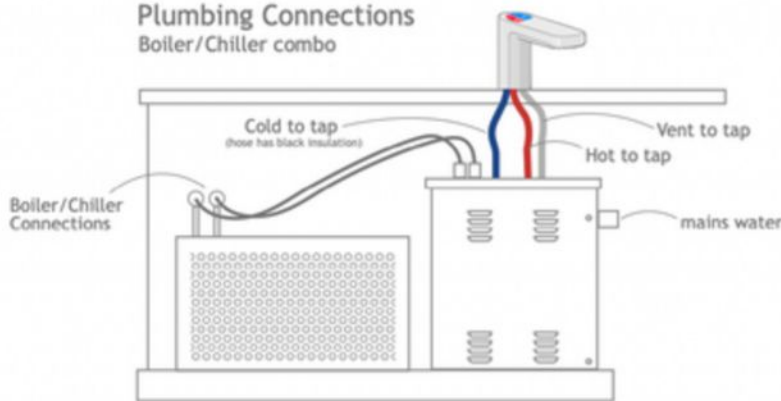

Boiler/Ambient combo

The Wilson Refresh™ is capable of delivering 90 or 120 cups of boiling water and a refreshing 65 glasses of chilled water per hour.

per hour

65 cups

per hour

Benefits of the Refresh Underbench Instantaneous Hot Water System:

- Space-Saving Design
- Instant Hot Water
- Energy Efficiency
- Convenience
- Stylish Integration
- Reduced Water Waste
- Low Maintenance
- Simple Filter Change

Wilson Refresh™ - Product Specifications

	Boiling/Chilled	Boiling/Chilled	Boiling/Ambient	Boiling/Ambient	Chilled
Model	W90/65C	W120/65C	W90	W120	65C
Cups per hour (boil/chill)*	90/65	120/65	90 Boiling/Ambient	120 Boiling	65 Chilled
Dimensions (Boiler)	300Wx300Dx406H	300Wx300Dx616H	300Wx300Dx406H	300Wx300Dx616H	880
Dimensions (Chiller)	315Wx415Dx365H	315Wx415Dx365H			315Wx415Dx365H
Tray	T012 460Wx660Dx50H	T012 460Wx660Dx50H	T022 355Wx355Dx50H	T022 355Wx355Dx50H	T022 355Wx355Dx50H
Weight (Approx)	30kg	50kg	15kg	20kg	15kg
Min Water Supply Pressure	250kPa	250kPa	250kPa	250kPa	250kPa
Max Water Supply Pressure	1600kPa	1600kPa	1600kPa	1600kPa	1600kPa
Plumbing Connections	15mm BSP male	15mm BSP male	15mm BSP male	15mm BSP male	15mm BSP male
Input Power Boil/Chill (W)	1800W/260W	390W	1800W	2400W	260W
Electrical Connections	2x3pin 10A plug	2x3pin 10A plug	1x3pin 10A plug	1x3pin 10A plug	1x3pin 10A plug
Filter BR 540	Yes	Yes	Yes	Yes	No
Tap					Carafe

Plumbing Connections
Boiler/Chiller combo