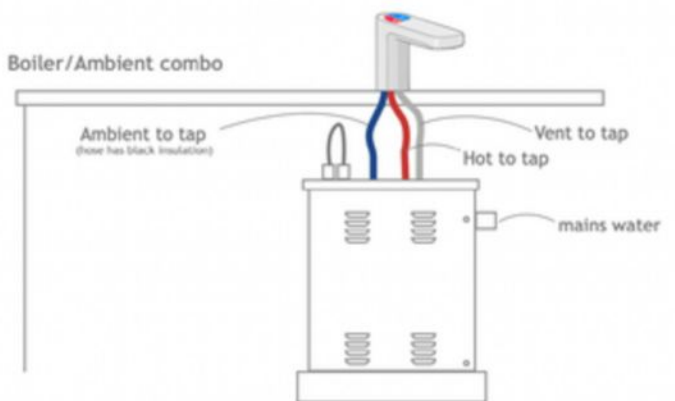

Boiler/Ambient combo

Getting the job done

T: +61 3 9751 7788 E: sales@wilsonhotwater.com.au W: wilsonhotwater.com.au

wilson
CUSTOMISED HOT WATER

59 Barry Street Bayswater Vic 3153