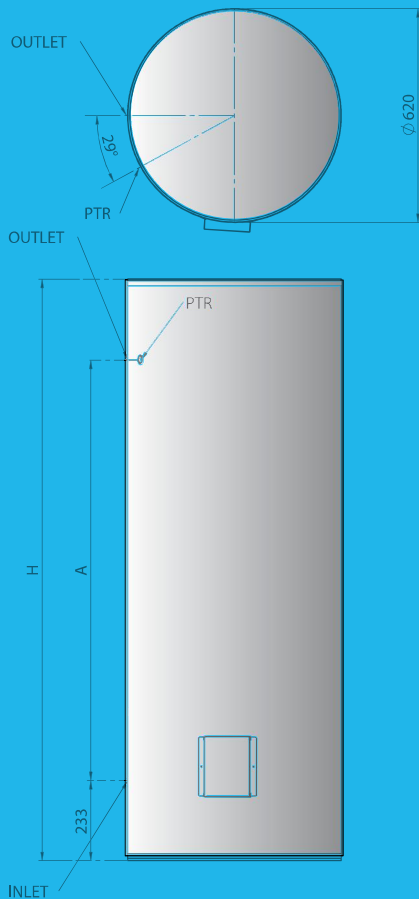

qudosTM

Electric & Solar Storage
Mains Pressure Stainless Steel

Model	MPE160	MPE250	MPE315
Delivery (L)	160L	250L	315L
PTR Setting	850kPa	850kPa	850kPa
Maximum Supply Pressure	750kPa	750kPa	750kPa
Approx. Weight Empty	30kg	50kg	80kg
Max. Temperature	80°C	80°C	80°C
Voltage	240V	240V	240V
Elements	1 x 3.6kW	1 x 3.6kW	1 x 3.6kW
Rec. Temperature	70°C	70°C	70°C
Dimension (H) mm	1190	1690	2015
Dimension (A) mm	707	1222	1550
Diameter mm	620	620	620

Model	MPS400	MPS500	MPS600
Delivery (L)	400	500	600
PTR Setting	700kPa	700kPa	700kPa
Maximum Supply Pressure	500kPa	500kPa	500kPa
Approx. Weight Empty	100kg	120kg	140kg
Dimension (H) mm	1485	1770	2085
Dimension (A) mm	610	896	1210
Diameter mm	790	790	790

Standard fittings - 2 x 50mm BSP
and 1 x 25mm BSP sockets N1, N2, N7.
Other fittings and positions POA.

qudos[™] Design Data PRO

- 600, 500 & 400 Litre
- Electric elements available
- 790mm diameter - doorway width
- 10 year warranty*
- Outer Casing - Dune Colorbond®