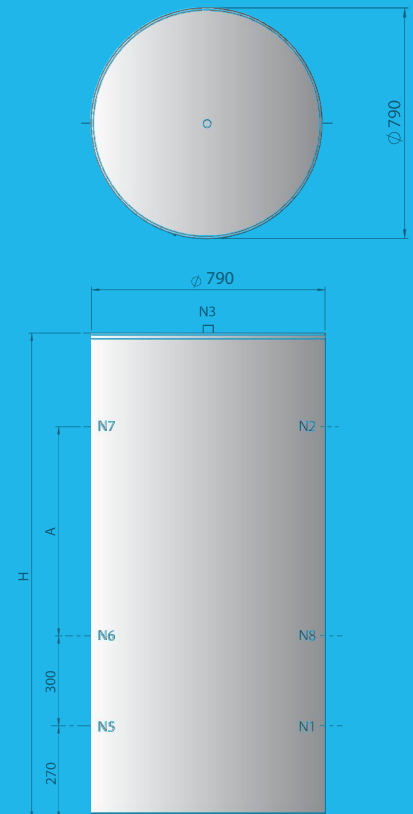

qudosTM

Electric & Solar Storage
Mains Pressure Stainless Steel

Model	MPE160	MPE250	MPE315
Delivery (L)	160L	250L	315L
PTR Setting	850kPa	850kPa	850kPa
Maximum Supply Pressure	750kPa	750kPa	750kPa
Approx. Weight Empty	30kg	50kg	80kg
Max. Temperature	80°C	80°C	80°C
Voltage	240V	240V	240V
Elements	1 x 3.6kW	1 x 3.6kW	1 x 3.6kW
Rec. Temperature	70°C	70°C	70°C
Dimension (H) mm	1190	1690	2015
Dimension (A) mm	707	1222	1550
Diameter mm	620	620	620

Model	MPS400	MPS500	MPS600
Delivery (L)	400	500	600
PTR Setting	700kPa	700kPa	700kPa
Maximum Supply Pressure	500kPa	500kPa	500kPa
Approx. Weight Empty	100kg	120kg	140kg
Dimension (H) mm	1485	1770	2085
Dimension (A) mm	610	896	1210
Diameter mm	790	790	790

Standard fittings - 2 x 50mm BSP
and 1 x 25mm BSP sockets N1, N2, N7.
Other fittings and positions POA.

qudos[™] Design Data PRO

- 600, 500 & 400 Litre
- Electric elements available
- 790mm diameter - doorway width
- 10 year warranty*
- Outer Casing - Dune Colorbond®